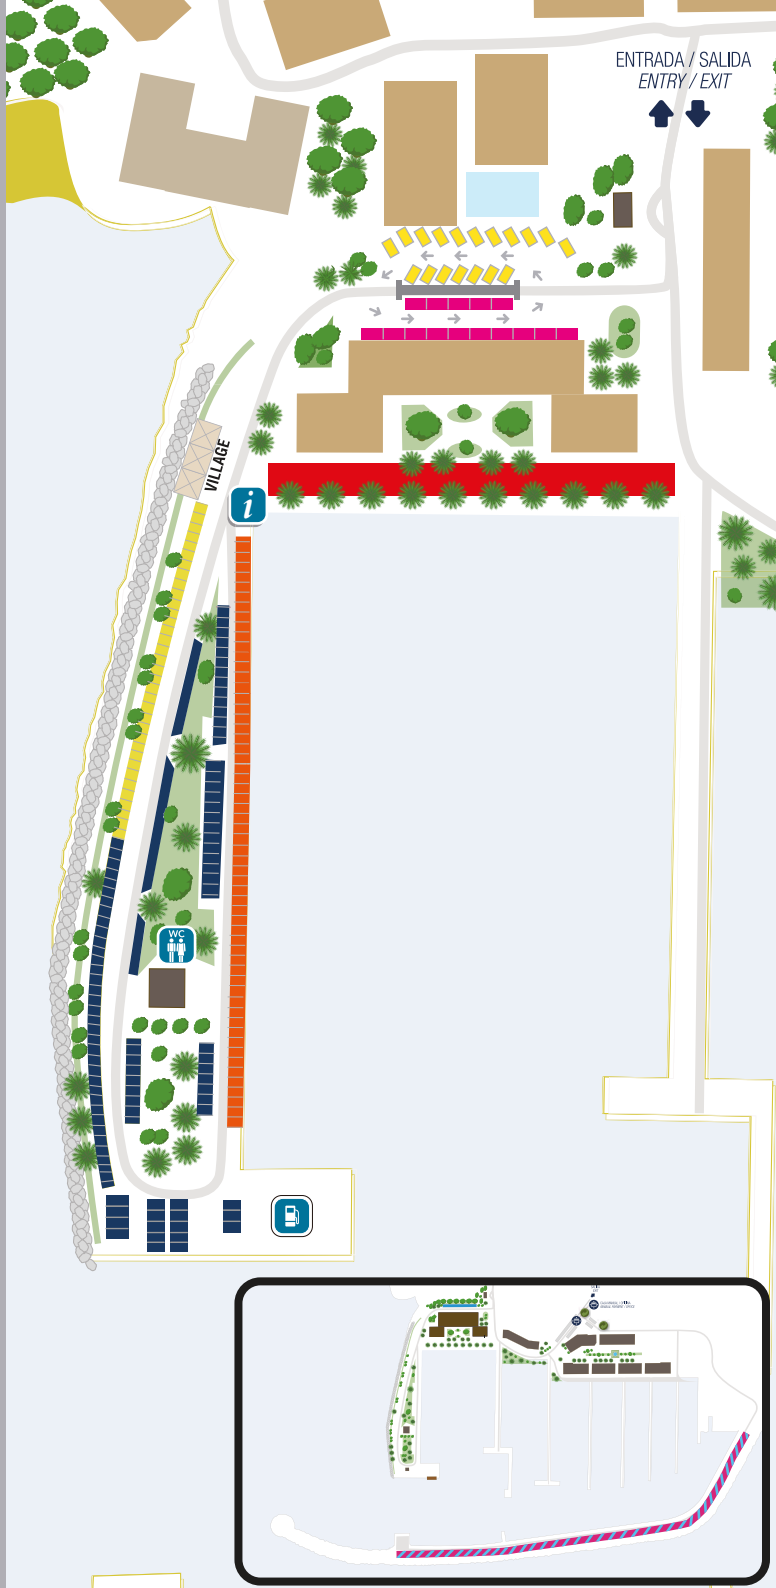

6 - 8 MARZO 2025

XXI RALLY CLÁSICO

PUERTO PORTALS

rallyislamallorca.com

MALLORCA

Ca Nostra

PARKING EXCLUSIVO PARTICIPANTES
PARKING AREA FOR RALLY CARS ONLY

ZONA RESERVADA ASISTENCIAS
RESERVED SERVICE AREA

ZONA PODIUM
PODIUM AREA

ZONA LIBRE PARA ASISTENCIA
SERVICE FREE AREA

ZONA RESERVADA EMBARCACIONES
BOAT RESERVED AREA

ZONA RESERVADA PERSONAL PUERTO
RESERVED AREA FOR PORT STAFF

PUERTO PORTALS

brose
Excellence In Mechatronics

Fundació Mallorca Turisme
Consell de Mallorca

Ajuntament de
Calvià Mallorca

Calvià
Turisme

ENTRADA / SALIDA
ENTRY / EXIT

VILLAGE