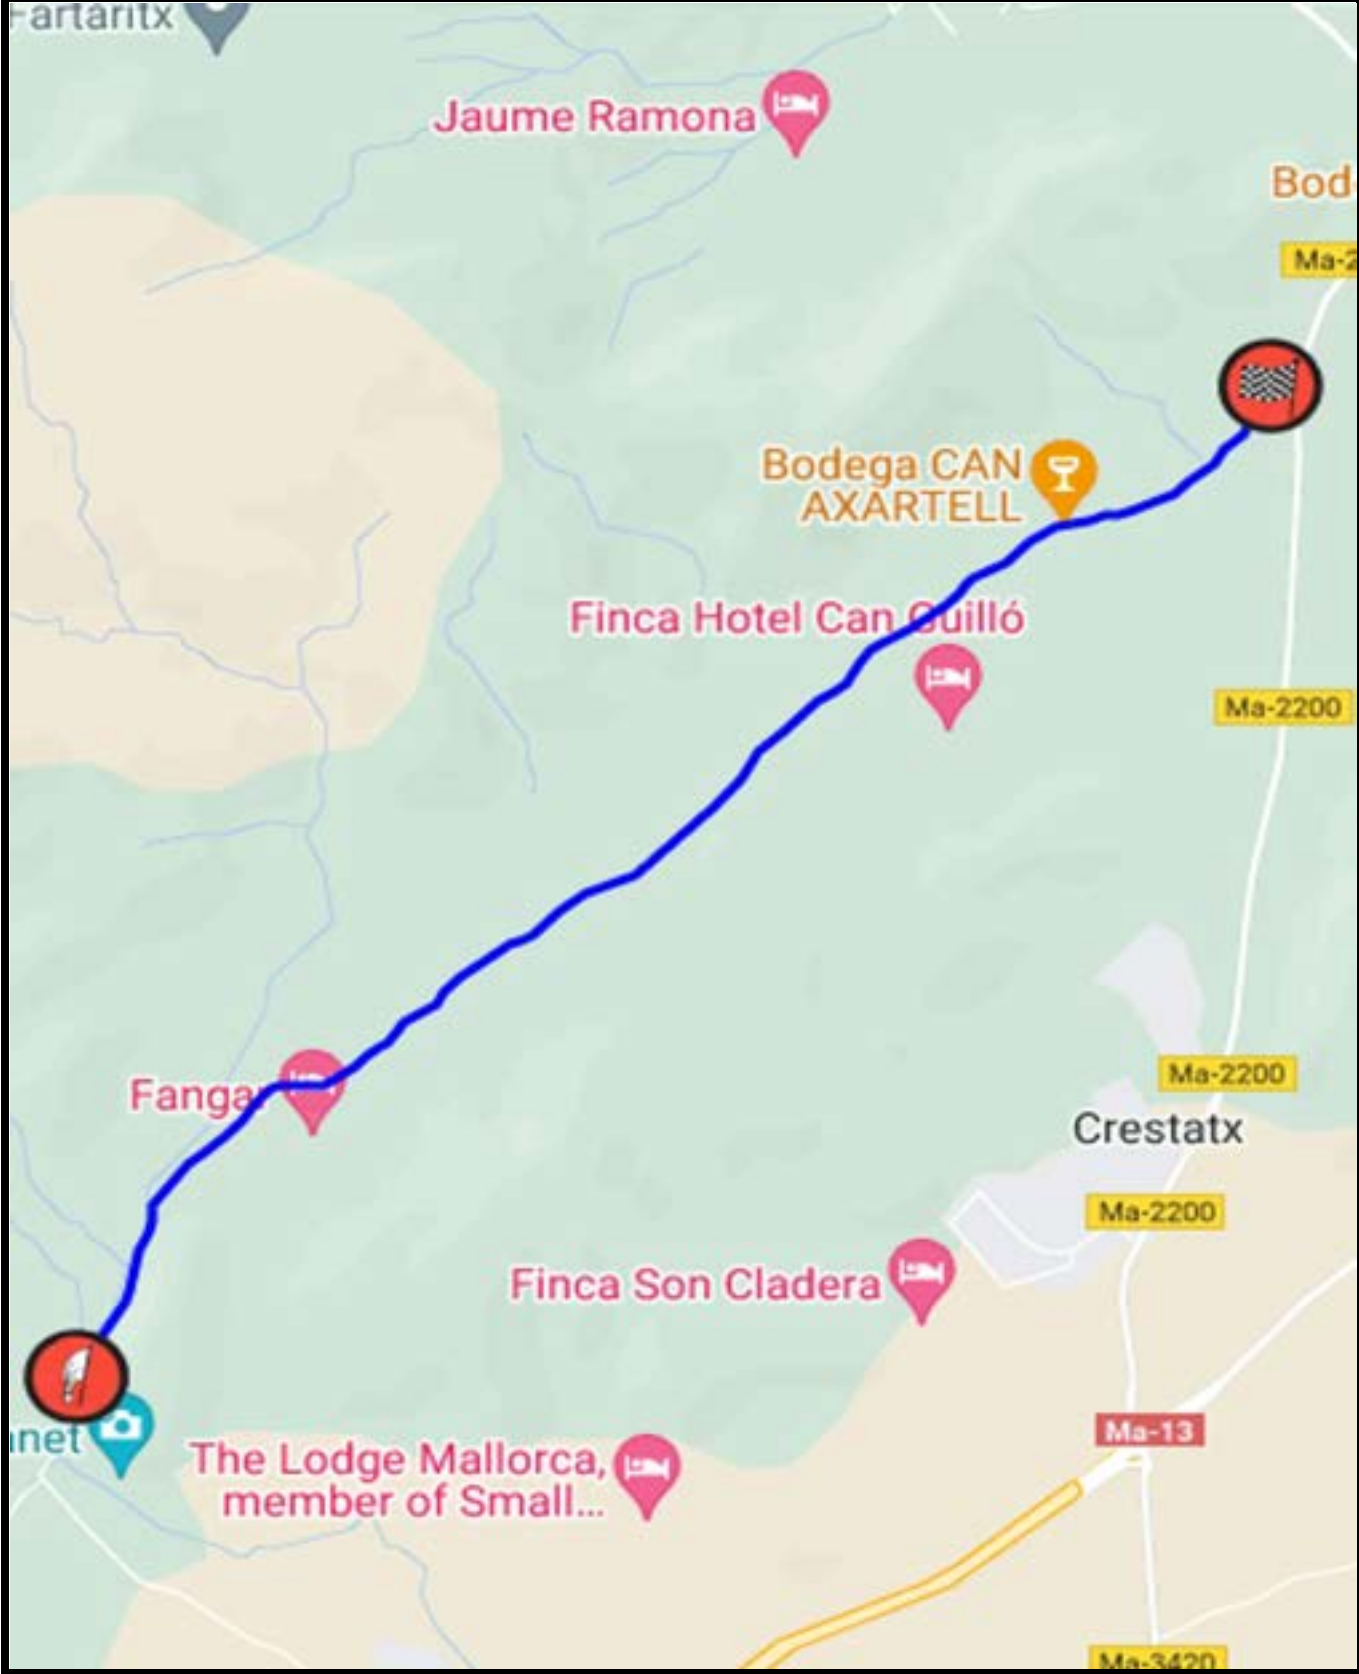

Tc C - Campanet - Pollença

START "Tc C" Campanet - Pollença

140 mts
→

N 39.796899
E 2.966051

PUERTO PORTALS

FINISH "Tc C" Campanet - Pollença

165 mts →

N 39.840431
E 3.028126